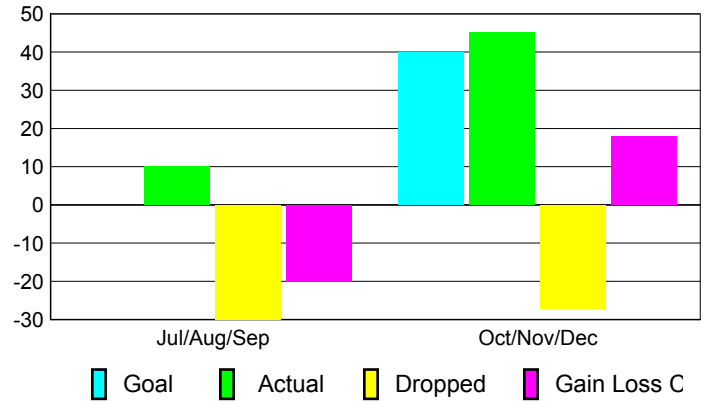

Membership Results 2010-2011

Goal, New, Dropped, Gain/Loss