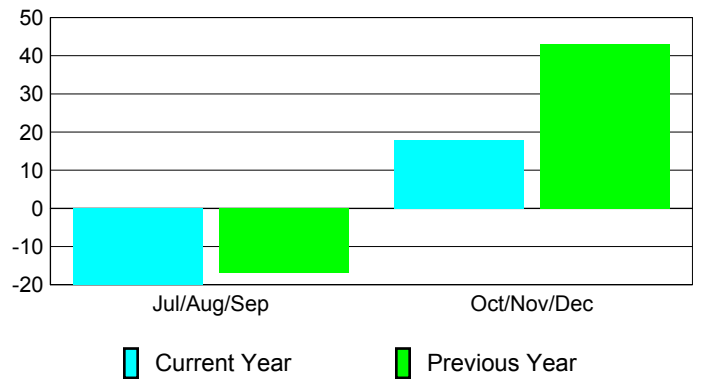

Comparison of Membership Gain/Loss

Current Year Compared to the Previous Year